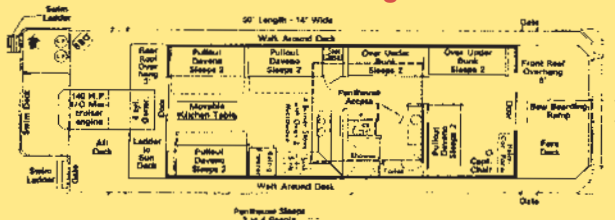

50' that can sleep up to 14 people

**"Bunk Bed Boat"**

5 Double Beds • 4 Single Beds

50' that can sleep up to 10 people

**"Wet Bar Boat"**

5 Double Beds