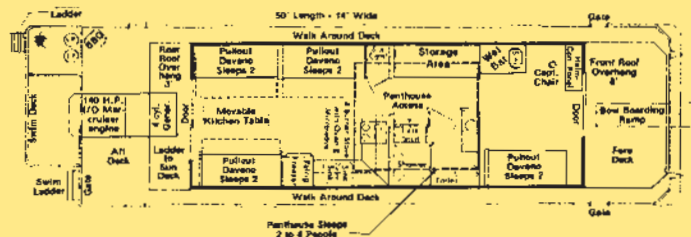

50' that can sleep up to 14 people

**"Bunk Bed Boat"**

5 Double Beds • 4 Single Beds

50' that can sleep up to 10 people

**"Wet Bar Boat"**

5 Double Beds

## STANDARD EQUIPMENT INCLUDED ON 50' BOATS

- Movable cabin table for kitchen area
- 60 gallon fresh water tank
- CB radio
- Swivel captain's chair
- Bathroom - hot and cold running water, shower
- Navigation lights
- 12-gauge 10-compartment pontoons
- All-steel decks and rail with six gates
- Insulation in walls and ceiling
- Sliding glass doors front and rear
- Dual pressure water systems
- Fluorescent interior lights
- 55 gallon stainless steel fuel tank
- 6,000 BTU cabin heater
- Color-coordinated drapes
- Deck cleats and engine guard
- 125 gallon holding tank
- Gas full-size refrigerator with upper freezer
- Stainless steel double sinks
- 4-burner gas stove with glass oven door
- Safety group (bell, running lights, horn, spotlight, and rear view mirrors)
- 140 Mercruiser stern drive with power steering
- Radius windows
- Gas barbecue on back deck - LP
- Four bumper pads and push bars
- 8 foot by 9 foot penthouse with cushions - sleeps from two to four
- AM-FM radio and CD player
- Sundeck
- Rear swim platform - scuba diving
- Two swim ladders
- 10-14 life preservers and throwable ring buoy
- Side bumpers for towing boats
- Flushing toilet
- Three fire extinguishers
- Two 5-gallon propane tanks with regulator
- Twin batteries with isolator
- Quick recovery gas water heater