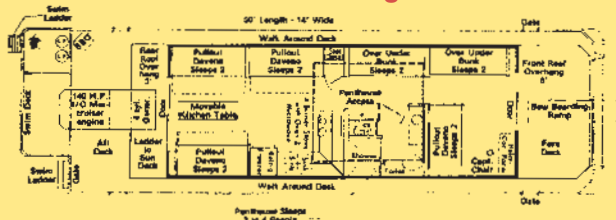

50' RENT ME 50'

\$500 Reservation Deposit

\$100 Security Deposit

PETS ACCEPTED ON 50 FT. ONLY!

ADDITIONAL EQUIPMENT ON 50' HOUSEBOAT

- 7 1/2 KW Kohler generator
- TWO 13,500 BTU AIR CONDITIONERS with heat strip
- Color TV and antenna
- VCR: Bring your video tapes, DVD's & CD's.
- Microwave oven

50' that can sleep up to 14 people

"Bunk Bed Boat"

5 Double Beds • 4 Single Beds

50' that can sleep up to 10 people

"Wet Bar Boat"

5 Double Beds

STANDARD EQUIPMENT INCLUDED ON 50' BOATS

- Movable cabin table for kitchen area
- 60 gallon fresh water tank
- CB radio
- Swivel captain's chair
- Bathroom - hot and cold running water, shower
- Navigation lights
- 12-gauge 10-compartment pontoons
- All-steel decks and rail with six gates
- Insulation in walls and ceiling
- Sliding glass doors front and rear
- Dual pressure water systems
- Fluorescent interior lights
- 55 gallon stainless steel fuel tank
- 6,000 BTU cabin heater
- Color-coordinated drapes
- Deck cleats and engine guard
- 125 gallon holding tank
- Gas full-size refrigerator with upper freezer
- Stainless steel double sinks
- 4-burner gas stove with glass oven door
- Safety group (bell, running lights, horn, spotlight, and rear view mirrors)
- 140 Mercruiser stern drive with power steering
- Radius windows
- Gas barbecue on back deck - LP
- Four bumper pads and push bars
- 8 foot by 9 foot penthouse with cushions - sleeps from two to four
- AM-FM radio and CD player
- Sundeck
- Rear swim platform - scuba diving
- Two swim ladders
- 10-14 life preservers and throwable ring buoy
- Side bumpers for towing boats
- Flushing toilet
- Three fire extinguishers
- Two 5-gallon propane tanks with regulator
- Twin batteries with isolator
- Quick recovery gas water heater