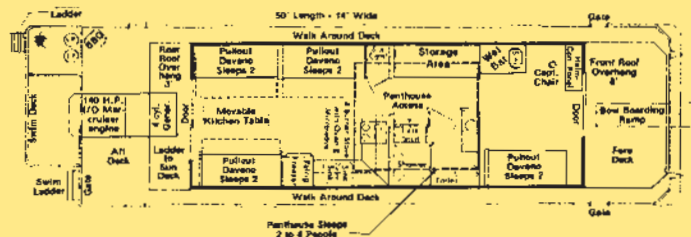

50' that can sleep up to 14 people

"Bunk Bed Boat"

5 Double Beds • 4 Single Beds

50' that can sleep up to 10 people

"Wet Bar Boat"

5 Double Beds

STANDARD EQUIPMENT INCLUDED ON 50' BOATS

- Movable cabin table for kitchen area
- 60 gallon fresh water tank
- CB radio
- Swivel captain's chair
- Bathroom - hot and cold running water, shower
- Navigation lights
- 12-gauge 10-compartment pontoons
- All-steel decks and rail with six gates
- Insulation in walls and ceiling
- Sliding glass doors front and rear
- Dual pressure water systems
- Fluorescent interior lights
- 55 gallon stainless steel fuel tank
- 6,000 BTU cabin heater
- Color-coordinated drapes
- Deck cleats and engine guard
- 125 gallon holding tank
- Gas full-size refrigerator with upper freezer
- Stainless steel double sinks
- 4-burner gas stove with glass oven door
- Safety group (bell, running lights, horn, spotlight, and rear view mirrors)
- 140 Mercruiser stern drive with power steering
- Radius windows
- Gas barbecue on back deck - LP
- Four bumper pads and push bars
- 8 foot by 9 foot penthouse with cushions - sleeps from two to four
- AM-FM radio and CD player
- Sundeck
- Rear swim platform - scuba diving
- Two swim ladders
- 10-14 life preservers and throwable ring buoy
- Side bumpers for towing boats
- Flushing toilet
- Three fire extinguishers
- Two 5-gallon propane tanks with regulator
- Twin batteries with isolator
- Quick recovery gas water heater